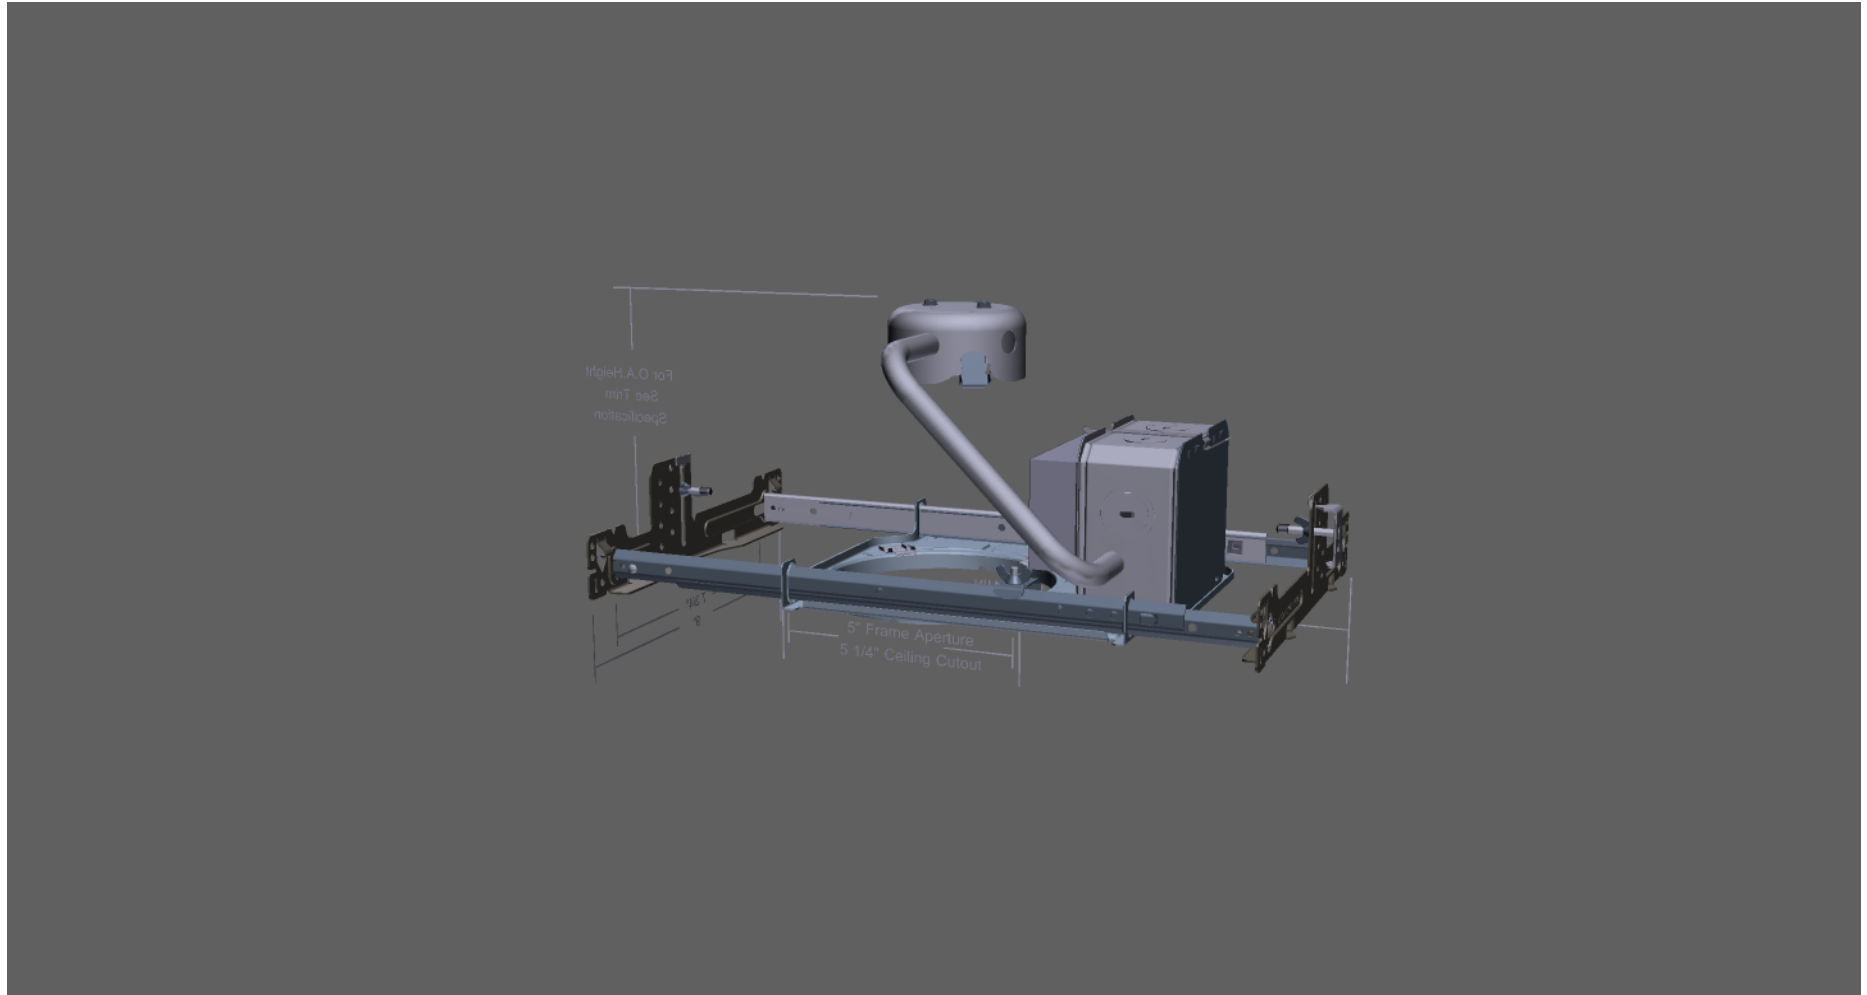

3 Dimensional Supplement For complete details please see specification sheet 1001F

Click on the image below to launch the Acrobat 3D toolbar. Once the toolbar appears make a selection and begin exploring the three-dimensional model.

Adobe Reader 7.0 or above is required to fully utilize Lightolier's 3D PDF file. You can download the latest free Adobe Reader at www.adobe.com.